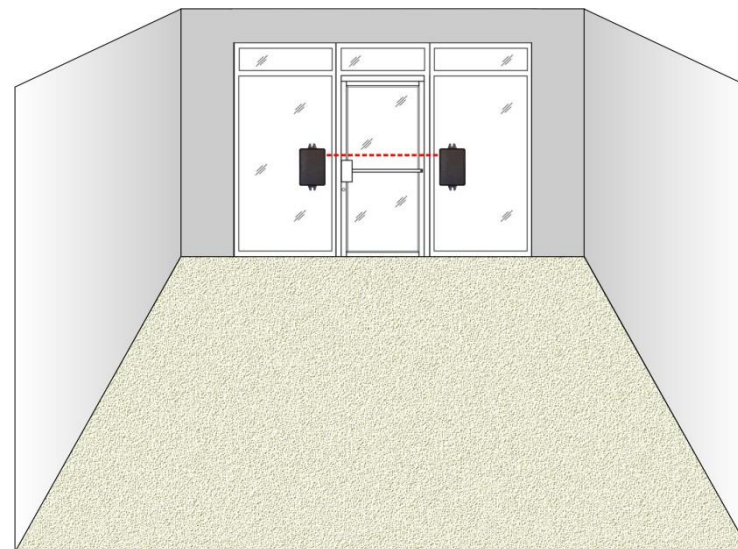

Wireless People Counters

www.ochranazbozi.eu

- Basic People Counter
- People Counter LAN