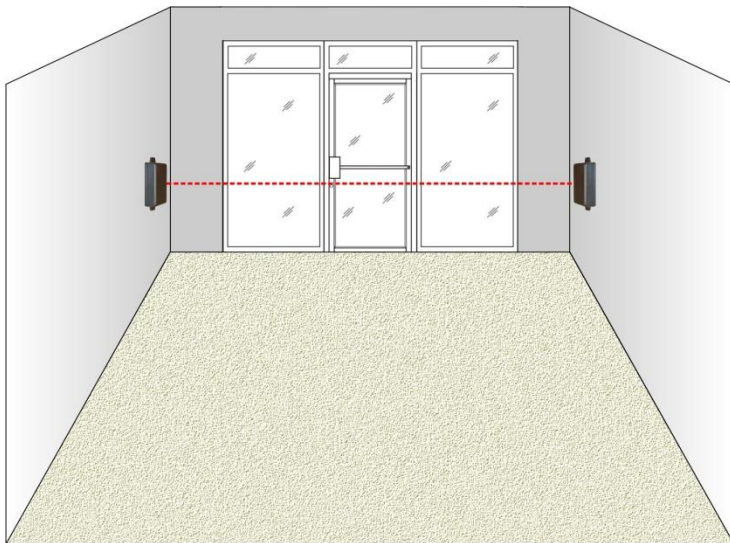

Wireless People Counters

www.ochranazbozi.eu

- Basic People Counter
- People Counter LAN